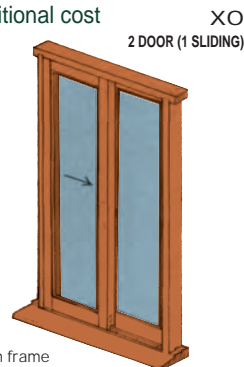

4 DOORS (3 SLIDING)				1 light double glazed	Extra for stealshield screens	Extra for brio insect screens					
Height x Width	Door	Type	1 Light	Lockrail	4 Light	8 Light	10 Light				
2092 x 2244	620	oxxx	$6175	$6335	$6286	$6437	$6563	$7139	N/A	$1882	
2092 x 2644	720	oxxx	$6600	$6725	$6676	$6820	$6957	$7572	N/A	$2158	
2092 x 2844	770	oxxx	$6800	N/A	N/A	N/A	N/A	N/A	N/A	$2170	
2092 x 3044	820	oxxx	$6999	$7124	$7086	$7215	$7348	$8017	N/A	$2423	
2092 x 3244	870	oxxx	$7302	N/A	N/A	N/A	N/A	N/A	N/A	$2435	
2092 x 3444	920	oxxx	$7602	N/A	N/A	N/A	N/A	$8720	N/A	$2447	
2092 x 3844	1020	oxxx	$8173	N/A	N/A	N/A	N/A	$9369	N/A	$2471	
2092 x 4644	1220	oxxx	$9014	N/A	N/A	N/A	N/A	$10660	N/A	$2969	
2392 x 2244	620	oxxx	$6511	N/A	N/A	$6895	$7043	$7625	N/A	$1917	
2392 x 2644	720	oxxx	$6928	N/A	N/A	$7297	$7452	$8201	N/A	$2189	
2392 x 2844	770	oxxx	$7134	N/A	N/A	N/A	N/A	N/A	N/A	$2201	
2392 x 3044	820	oxxx	$7357	N/A	N/A	$7688	$7848	$8739	N/A	$2461	
2392 x 3244	870	oxxx	$7665	N/A	N/A	N/A	N/A	N/A	N/A	$2473	
2392 x 3444	920	oxxx	$7970	N/A	N/A	N/A	N/A	$9317	N/A	$2485	
2392 x 3844	1020	oxxx	$8531	N/A	N/A	N/A	N/A	$9897	N/A	$2509	
2392 x 4644	1220	oxxx	$9390	N/A	N/A	N/A	N/A	N/A	N/A	$3007	

recommended hardware - **Sliding door OX kit** (see pg 42 - 43 for more details)

lock and flush bolt morticing is available for woodworkers hardware.

Our doors roll on adjustable stainless steel bottom rollers and brass track and can be made intruder and bushfire resistant with stealshield outer panels that provide cost effective security.

NOTE:
- 140mm frame

ALL PRICES
INCLUDE
GST