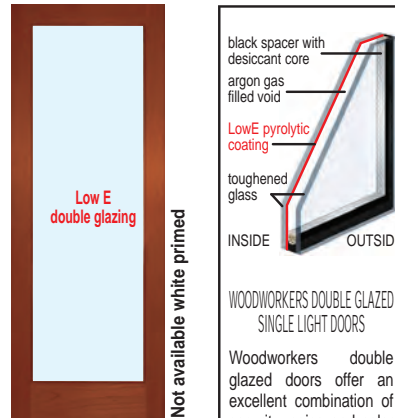

woodworkers solid cedar

Low E double glazing

Not available white primed

WOODWORKERS DOUBLE GLAZED SINGLE LIGHT DOORS

Woodworkers double glazed doors offer an excellent combination of security, noise and solar control. The 16mm thick glass panels comprise two skins of toughened 5mm clear glass with a pyrolytic coating (LowE) to the inside. The units have desiccant spacers to prevent fogging in the argon gas filled center void. The panels reduce heat transfer by more than 50% and block infra-red and UV by more than 90%. They retain heat in winter; keep interiors cool in summer and provide brilliant noise reduction all year round.

Double Glazed Single light Door

Size	Cedar	Size	Cedar
2040 x 1220	$1140	2340 x 1220	N/A
2040 x 1020	$990	2340 x 1020	$1087
2040 x 920	$912	2340 x 920	$1004
2040 x 820	$821	2340 x 820	$904
2040 x 720	$797	2340 x 720	$878
2040 x 620	$778	2340 x 620	$862
2040 x 410	$744	2340 x 410	$821