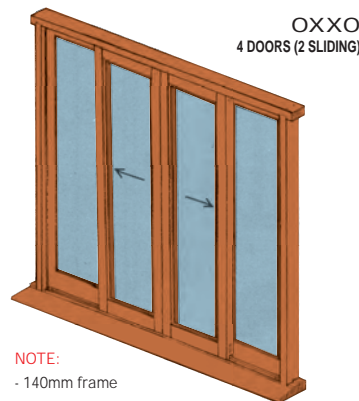

### STOCK DOOR DESIGNS FOR SLIDING UNITS

SLIDERS: USING STOCK DOORS Allows for cedar frame, 140mm jamb, brass track, pre-hung, bead fixed clear glass.

NOTE:  
- 185mm frame

NOTE:  
- 140mm frame