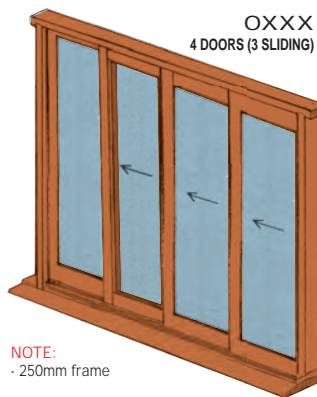

NOTE:
- 250mm frame

Insect screens supplied are BRIO
black pleated screens rated to 28 km/hr