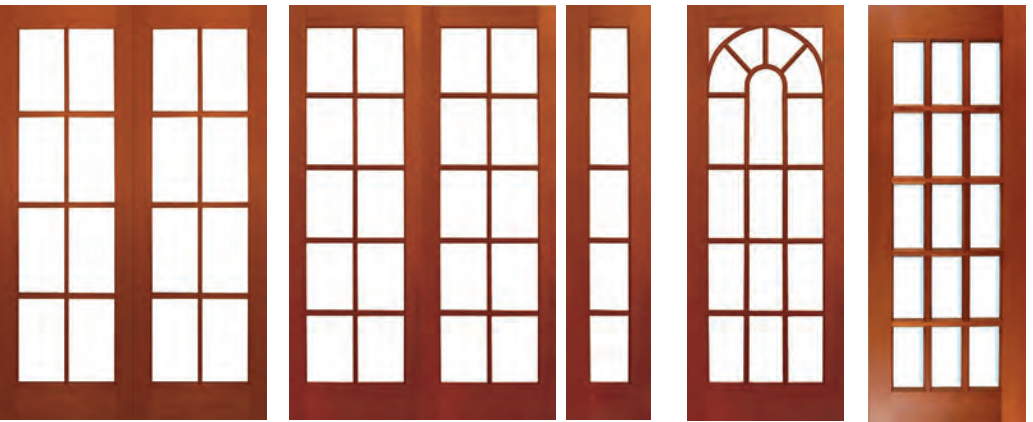

french doors

woodworkers french doors

8 Light			10 Light & Sidelight			Conservatory			15 Light		
Size	Cedar	White Primed	Size	Cedar	White Primed	Size	Cedar	White Primed	Size	Cedar	White Primed
2040 x 820 x 40	$623	$623	2040 x 820 x 40	$658	$658	2040 x 820 x 40	$1335*	$1335*	2040 x 820 x 40	$799	$1248
2040 x 720 x 40	$610	$610	2040 x 720 x 40	$646	$646	2040 x 720 x 40	$1315*	$1315*	2040 x 720 x 40	$799	$1248
2040 x 620 x 40	$599	$599	2040 x 620 x 40	$632	$632	2040 x 620 x 40	$1297*	$1297*	2040 x 620 x 40	$799	$1248
2040 x 410 x 40	$551	$551	2040 x 410 x 40	$580	$580	2040 x 410 x 40	clear glazed	clear glazed	2340 x 820 x 40	$917	$1362
2340 x 820 x 40	$713	$713	2340 x 820 x 40	$755	$755	2340 x 820 x 40			2340 x 620 x 40		
2340 x 720 x 40	$701	$701	2340 x 720 x 40	$742	$742	2340 x 720 x 40			2340 x 410 x 40		
2340 x 620 x 40	$686	$686	2340 x 620 x 40	$725	$725	2340 x 620 x 40					
2340 x 410 x 40	$631	$631	2340 x 410 x 40	$665	$665	2340 x 410 x 40					

**PRE-PRIMED
WHITE OR
CLEAR SEALED
FREE
UNLESS NOTED**

* if available and white stocks last
2340mm French doors have a 190mm top rail