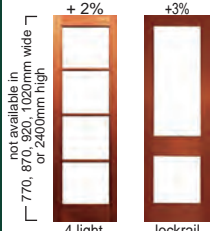

4 light lockrail