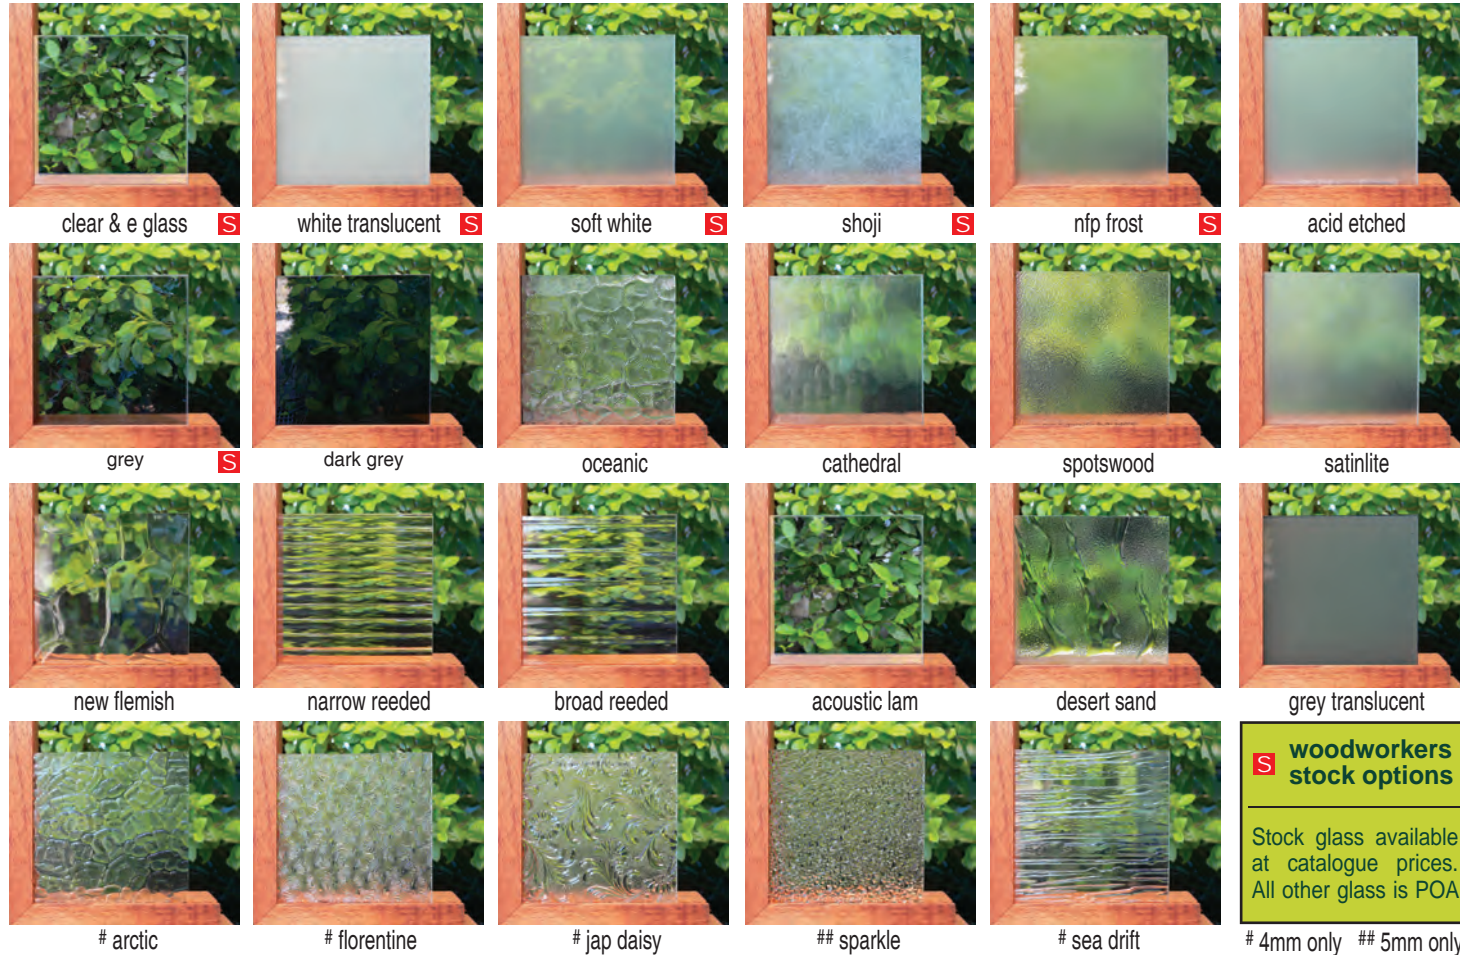

AVAILABLE AS SAFETY GLASS SUITABLE FOR DOOR GLAZING

S woodworkers stock options

Stock glass available at catalogue prices. All other glass is POA

Thermal ratings for typical timber joinery (ratings will vary based on size and timber used)

Glass Type	Awning (600 x 1500)		Casement (1500 x 600)		Double Hung (1500 x 1200)		Fixed Glass (1500 x 1200)	
	U-Value	SHGC	U-Value	SHGC	UValue	SHGC	U-Value	SHGC
4mm Clear Glass	4.9	0.6	4.5	0.54	4.9	0.64	5.1	0.73
6.38mm Clear Glass	4.5	0.54	3.9	0.46	4.7	0.56	5.1	0.72
4mm Clear Glass	Sliding Window (1200 x 1500)		Door (2000 x 1000)		Bifold Doors (2000 x 2000)		Sliding Doors (2000 x 2000)	
	U-Value	SHGC	U-Value	SHGC	UValue	SHGC	U-Value	SHGC
4mm Clear Glass	4.8	0.61	4.7	0.58	4.5	0.54	4.7	0.58
6.38mm Clear Glass	4.8	0.55	4.4	0.54	4.4	0.51	4.4	0.54